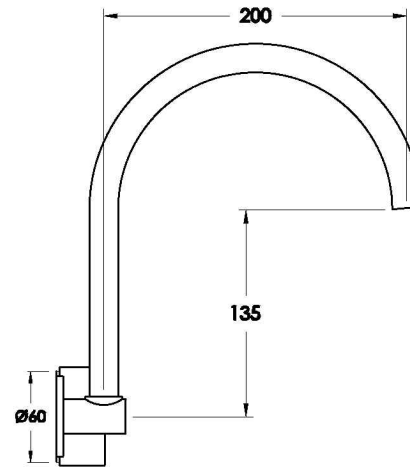

Brodware

HALO WALL SET WITH METAL HANDLE

1.9528.94.2.XX

1.9528.84.2.XX: Flow controlled variant

PRODUCT DIMENSIONS:

Front view

Side view:

Top view: