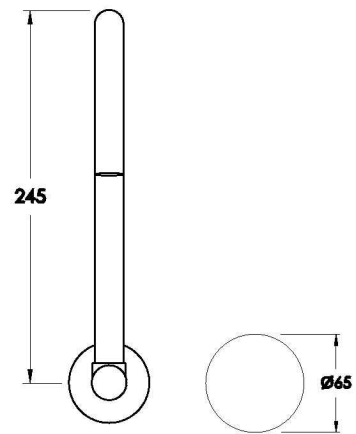

Brodware

HALO WALL SET WITH METAL HANDLE

1.9528.94.2.XX

1.9528.84.2.XX: Flow controlled variant

PRODUCT DIMENSIONS:

Front view

Side view:

Top view: