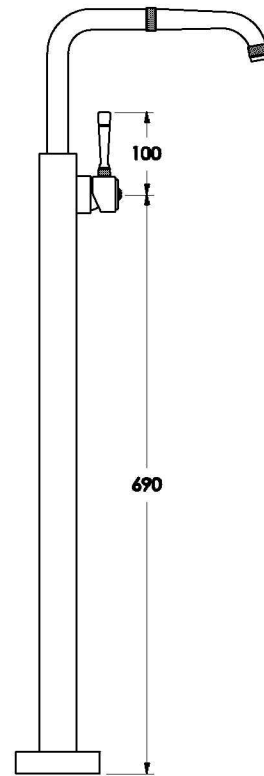

INDUSTRICA FLOOR MOUNTED BATH MIXER WITH METAL LEVER

1.6708.05.0.XX

PRODUCT DIMENSIONS:

Front view

Side view:

Top view: