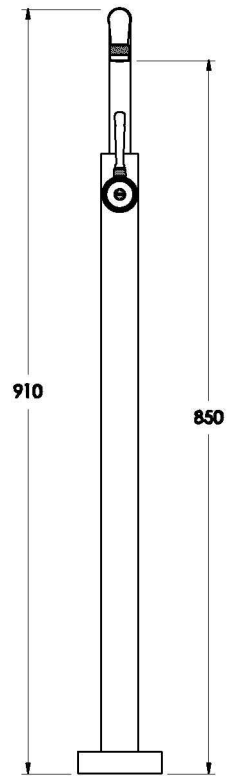

INDUSTRICA FLOOR MOUNTED BATH MIXER WITH METAL LEVER

1.6708.05.0.XX

PRODUCT DIMENSIONS:

Front view

Side view:

Top view: