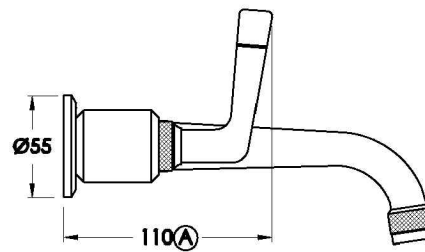

INDUSTRICA WALL SET WITH METAL LEVERS

1.6705.00.3.XX

1.6705.50.3.XX: Flow controlled variant

PRODUCT DIMENSIONS:

Front view

Side view:

Top view: