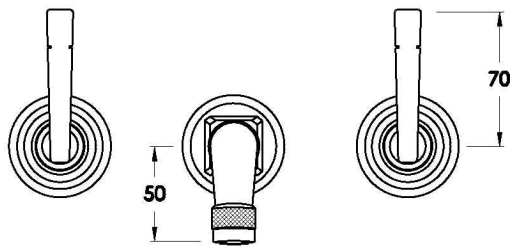

INDUSTRICA WALL SET WITH METAL LEVERS

1.6705.00.3.XX

1.6705.50.3.XX: Flow controlled variant

PRODUCT DIMENSIONS:

Front view

Side view:

Top view: