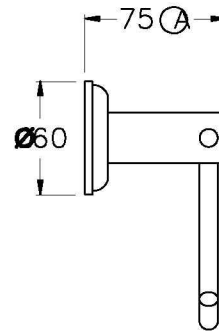

MANHATTAN TOILET ROLL HOLDER

1.9161.00.0.XX

PRODUCT DIMENSIONS:

Front view

Side view:

Top view: