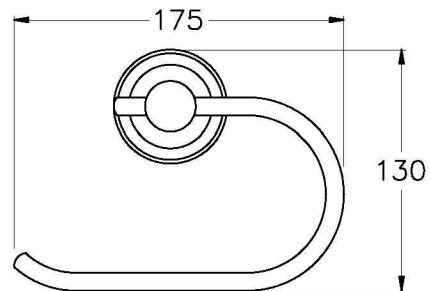

MANHATTAN TOILET ROLL HOLDER

1.9161.00.0.XX

PRODUCT DIMENSIONS:

Front view

Side view:

Top view: