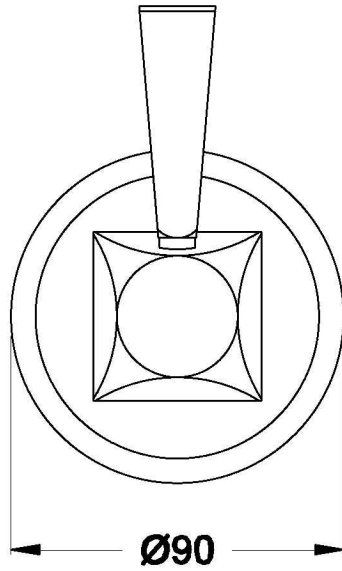

Brodware

MICHELANGELO WALL MIXER

1.8948.00.0.XX

PRODUCT DIMENSIONS:

Front view

Side view:

Top view:

XX suffix indicates finish – SEE WEBSITE FOR COLOUR CODE
Dimensions subject to change without notice
All dimensions are approximate
A = approximate distance
Copyright ©Brodware 2021