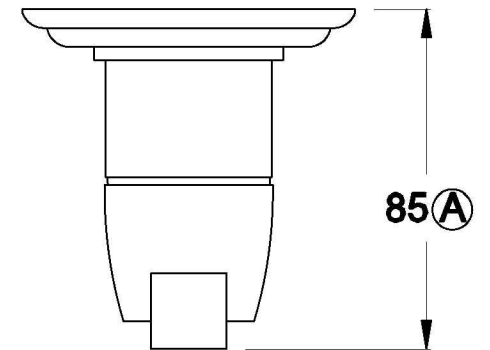

Brodware

MICHELANGELO WALL MIXER

1.8948.00.0.XX

PRODUCT DIMENSIONS:

Front view

Side view:

Top view:

XX suffix indicates finish – SEE WEBSITE FOR COLOUR CODE
Dimensions subject to change without notice
All dimensions are approximate
A = approximate distance
Copyright ©Brodware 2021