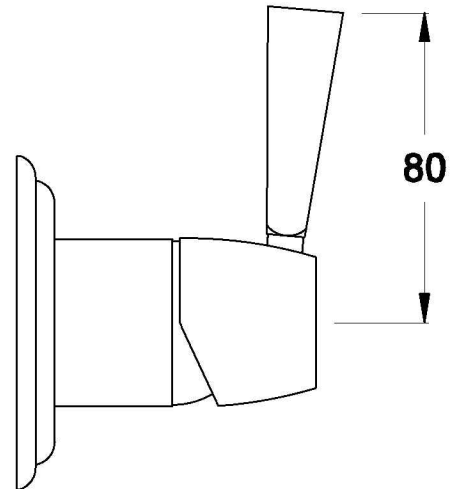

Brodware

MICHELANGELO WALL MIXER

1.8948.00.0.XX

PRODUCT DIMENSIONS:

Front view

Side view:

Top view:

XX suffix indicates finish – SEE WEBSITE FOR COLOUR CODE
Dimensions subject to change without notice
All dimensions are approximate
A = approximate distance
Copyright ©Brodware 2021