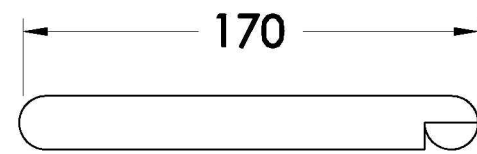

NANOBAR TOILET ROLL HOLDER

1.9261.00.0.XX

PRODUCT DIMENSIONS:

Front view

Side view:

Topview: