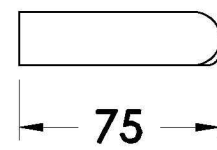

NANOBAR TOILET ROLL HOLDER

1.9261.00.0.XX

PRODUCT DIMENSIONS:

Front view

Side view:

Topview: