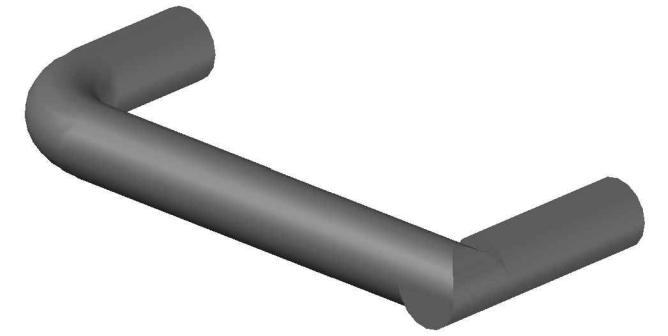

NANOBAR TOILET ROLL HOLDER

1.9261.00.0.XX

PRODUCT DIMENSIONS:

Front view

Side view:

Topview: