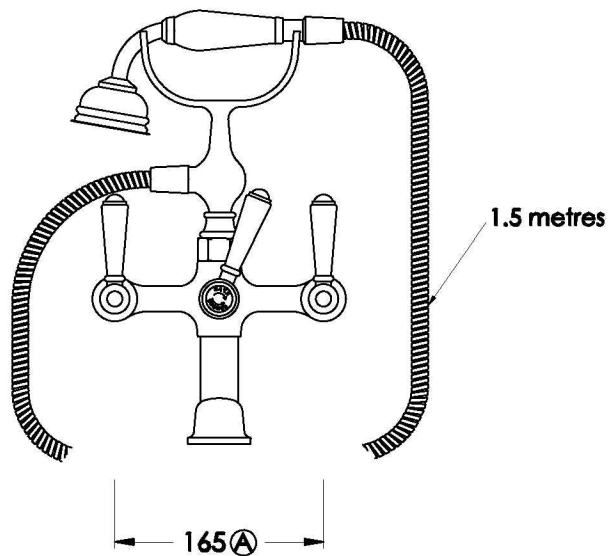

NEU ENGLAND BATH MIXER WITH METAL LEVERS AND METAL DIVERTER

1.8020.00.3.XX

PRODUCT DIMENSIONS:

Front view

Side view:

Top view: