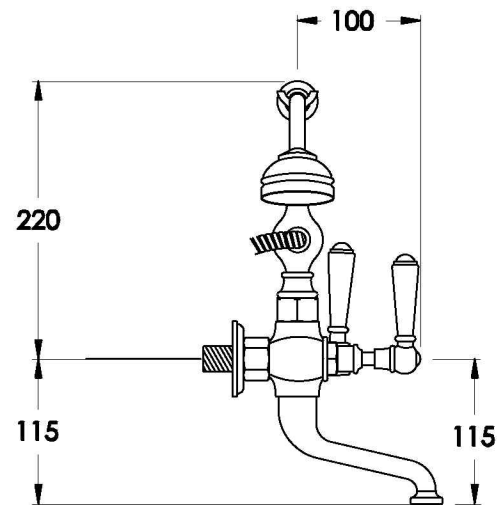

NEU ENGLAND BATH MIXER WITH METAL LEVERS AND METAL DIVERTER

1.8020.00.3.XX

PRODUCT DIMENSIONS:

Front view

Side view:

Top view: