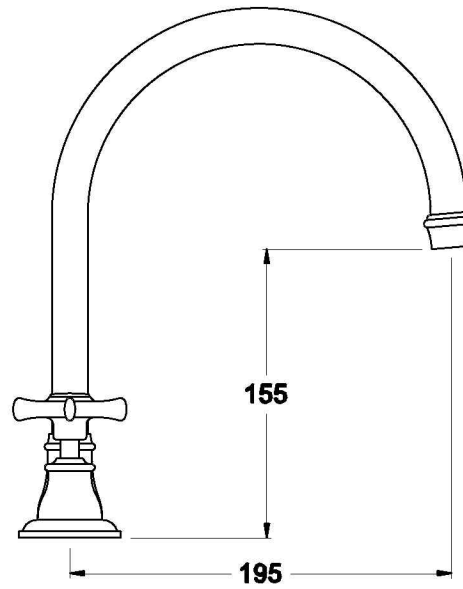

NEU ENGLAND KITCHEN SET CROSS HANDLES - CERAMIC DISC

1.8007.09.2.XX

PRODUCT DIMENSIONS:

Front view

Side view:

Top view: