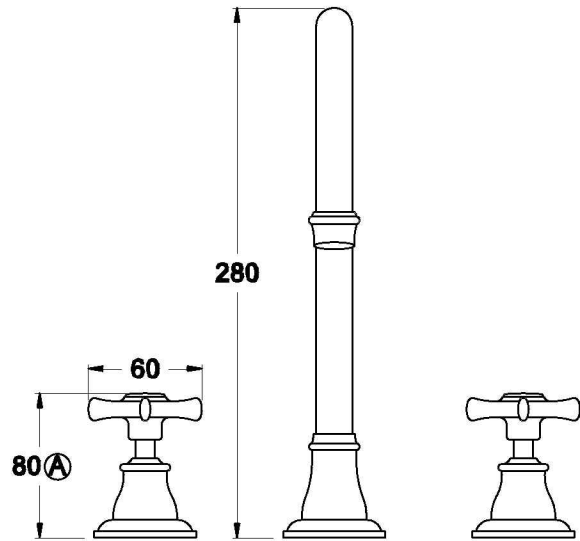

NEU ENGLAND KITCHEN SET CROSS HANDLES - CERAMIC DISC

1.8007.09.2.XX

PRODUCT DIMENSIONS:

Front view

Side view:

Top view: