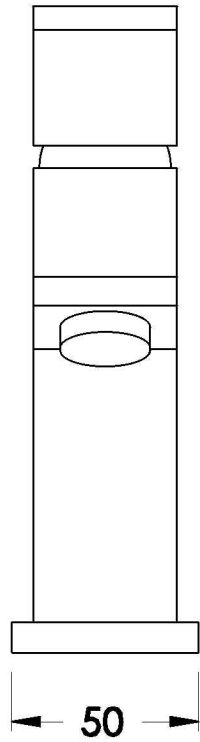

## SQ 75 BASIN MIXER

1.7502.00.0.XX

### PRODUCT DIMENSIONS:

Front view

Side view:

Top view: