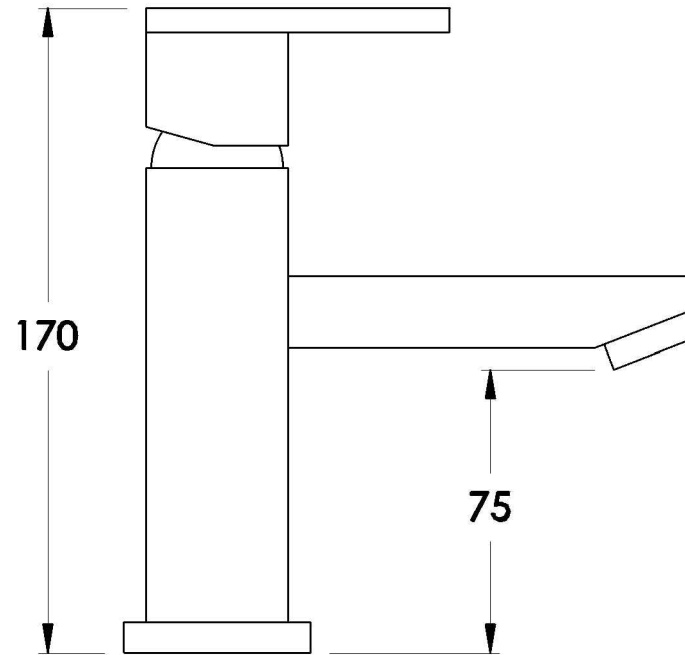

## SQ 75 BASIN MIXER

1.7502.00.0.XX

### PRODUCT DIMENSIONS:

Front view

Side view:

Top view: