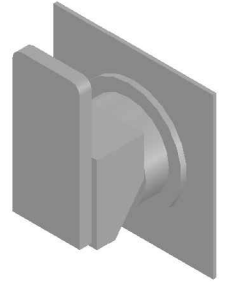

Brodware

SQ 75 WALL MIXER

1.7548.00.0.XX

PRODUCT DIMENSIONS:

Front view

Side view:

Top view: