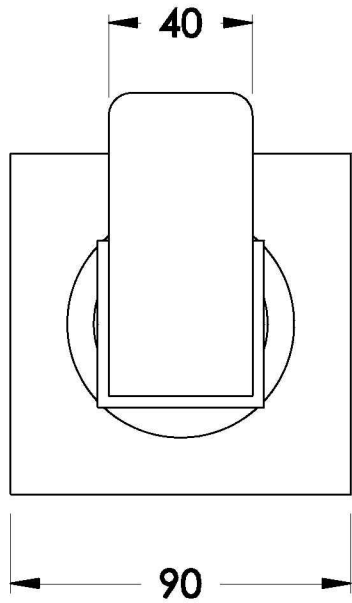

Brodware

SQ 75 WALL MIXER

1.7548.00.0.XX

PRODUCT DIMENSIONS:

Front view

Side view:

Top view: