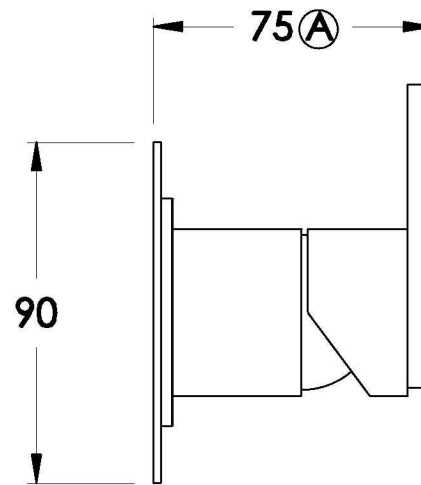

Brodware

SQ 75 WALL MIXER

1.7548.00.0.XX

PRODUCT DIMENSIONS:

Front view

Side view:

Top view: