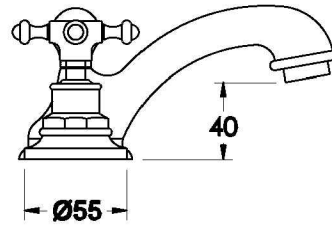

WINSLOW BASIN SET WITH CROSS HANDLES - CERAMIC DISC

1.8100.03.2.XX

PRODUCT DIMENSIONS:

Front view

Side view:

Top view: