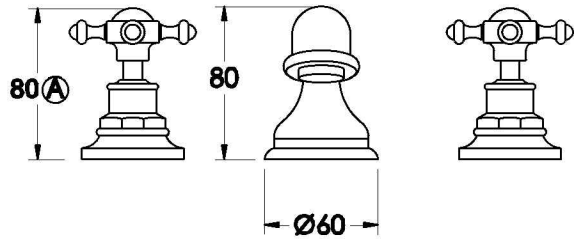

WINSLOW BASIN SET WITH CROSS HANDLES - CERAMIC DISC

1.8100.03.2.XX

PRODUCT DIMENSIONS:

Front view

Side view:

Top view: