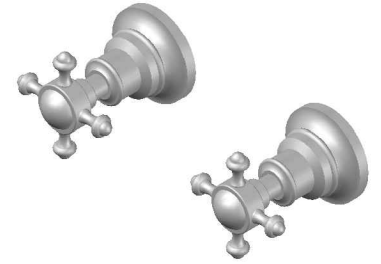

WINSLOW WALL TAPS WITH CROSS HANDLES - CERAMIC DISC

1.8149.00.2.XX

PRODUCT DIMENSIONS:

Front view

Side view:

Top view: