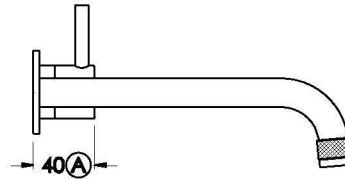

## YOKATO WALL SET WITH METAL LEVER

1.9306.04.3.XX

1.9306.54.3.XX: Flow controlled variant

### PRODUCT DIMENSIONS:

Front view

Side view:

Topview: