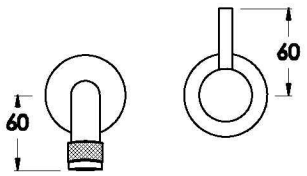

## YOKATO WALL SET WITH METAL LEVER

1.9306.04.3.XX

1.9306.54.3.XX: Flow controlled variant

### PRODUCT DIMENSIONS:

Front view

Side view:

Topview: