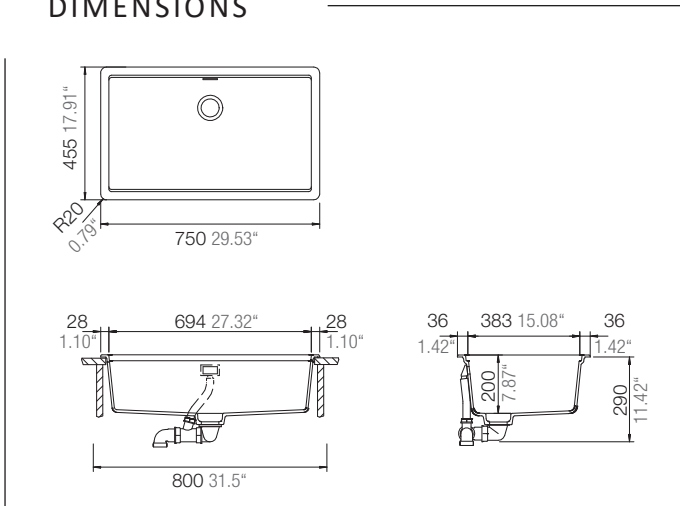

GN-100XL

SCHOCK GREENWICH
LARGE SINGLE BOWL

INCLUDED ACCESSORIES

INSERT CLIPS 629858 629158 629063

OPTIONAL ACCESSORIES

629018 629019 629099 629309RG/ 629309BN/ 629309PUR 629725S/ 629725EDM 629188 CBB395XA

DIMENSIONS

SPECIFICATIONS

| | |
|-------------------|---------------------------------|
| Description | Single Bowl, Inset / Undermount |
| Overall Sink Size | L750mm x W455mm x D200mm |
| Bowl Dimensions | L694mm x W383mm x D200mm |
| Bowl Radius | 20mm |
| Water Capacity | 30.9 Litres |
| Technic | Granite Sink |
| Material | Granite - Cristadur |

INSTALLATION

| | |
|------------------|----------------------|
| Fixings | Inset clips supplied |
| Template | N/A |
| Min Cabinet Size | 800mm |
| Tap Holes | NTH (can be drilled) |

SURFACE FINISH

SILKY TEXTURE

INSET

UNDER MOUNT

PACKAGING

| | |
|--------------|--------------------|
| Gross Weight | 17.40kg |
| Carton Size | 1030 x 317 x 520mm |
| Pack QTY | 1 |

AVAILABLE IN