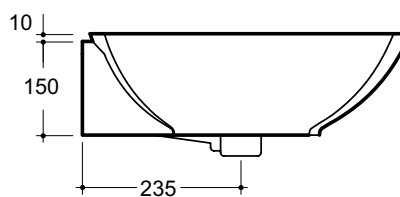

Manufactured by **ARTCERAM**