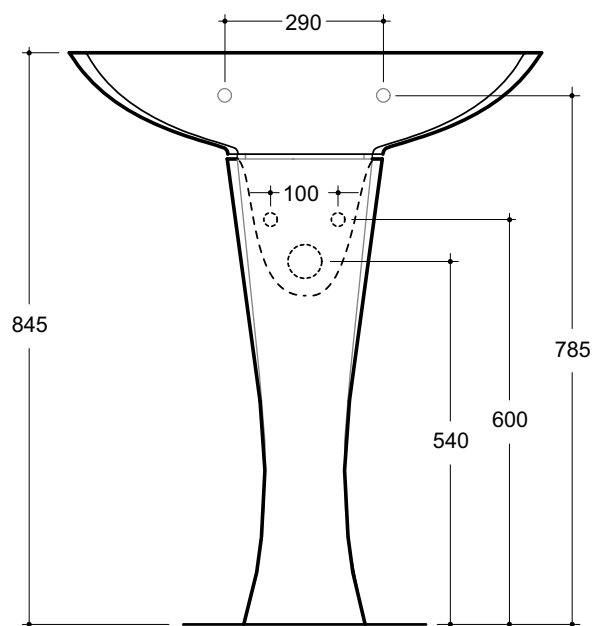

Manufactured by **ARTCERAM**