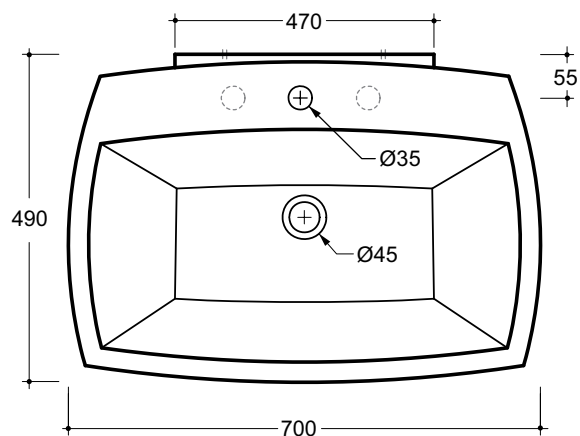

Manufactured by **ARTCERAM**