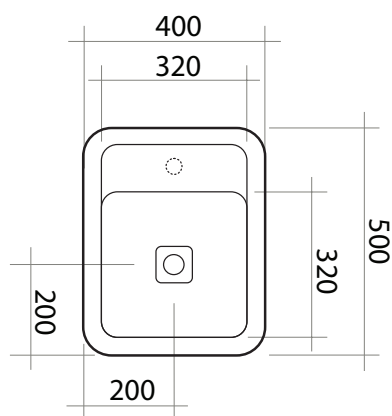

PARISI

Cameo 500 x 400 Wall Basin NTH

Product Code: VA290/S (White/Gloss), VA290/S.01 (White/Matt), VA290/S.02 (Black/Gloss), VA290/S.22 (Black/Matt), VA290/S.91 (Nuvola/Matt)

The striking yet delicate styling of the Cameo collection, designed by Prospero Rasulo, is distinguished by the perimeter of the basin tops – a visual element that will frame associated items such as tapware and toiletries.

Specifications

- Colour / Finish** — White / Gloss, White / Matt, Black / Gloss, Black / Matt, Nuvola / Matt
- Material** — Ceramic
- Tap Holes** — No Tap Hole
- Waste Outlet** — Supplied with 32mm Clic Clac Plug & Waste with matching square ceramic cover
- W x D x H** — 500 x 400 x 140mm
- Configuration** — Tap landing/shelf must be installed against wall
- Fixings** — Wall fixing bolts supplied (WFB100)
- Bowl Capacity** — 5 Litres
- Warranty** — 10 years

>valdama

DESIGN 

Note: All dimensions are in millimetres and are subject to normal manufacturing variations. Parisi Bathware Pty Ltd reserves the right to vary specifications at any time without notice. March 2018