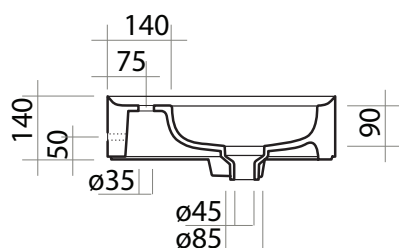

PARISI

Cameo 500 x 400 Wall Basin NTH

Product Code: VA290/S (White/Gloss), VA290/S.01 (White/Matt), VA290/S.02 (Black/Gloss), VA290/S.22 (Black/Matt), VA290/S.91 (Nuvola/Matt)

The striking yet delicate styling of the Cameo collection, designed by Prospero Rasulo, is distinguished by the perimeter of the basin tops – a visual element that will frame associated items such as tapware and toiletries.

Specifications

- Colour / Finish** — White / Gloss, White / Matt, Black / Gloss, Black / Matt, Nuvola / Matt
- Material** — Ceramic
- Tap Holes** — No Tap Hole
- Waste Outlet** — Supplied with 32mm Clic Clac Plug & Waste with matching square ceramic cover
- W x D x H** — 500 x 400 x 140mm
- Configuration** — Tap landing/shelf must be installed against wall
- Fixings** — Wall fixing bolts supplied (WFB100)
- Bowl Capacity** — 5 Litres
- Warranty** — 10 years

>valdama

DESIGN 

Note: All dimensions are in millimetres and are subject to normal manufacturing variations. Parisi Bathware Pty Ltd reserves the right to vary specifications at any time without notice. March 2018