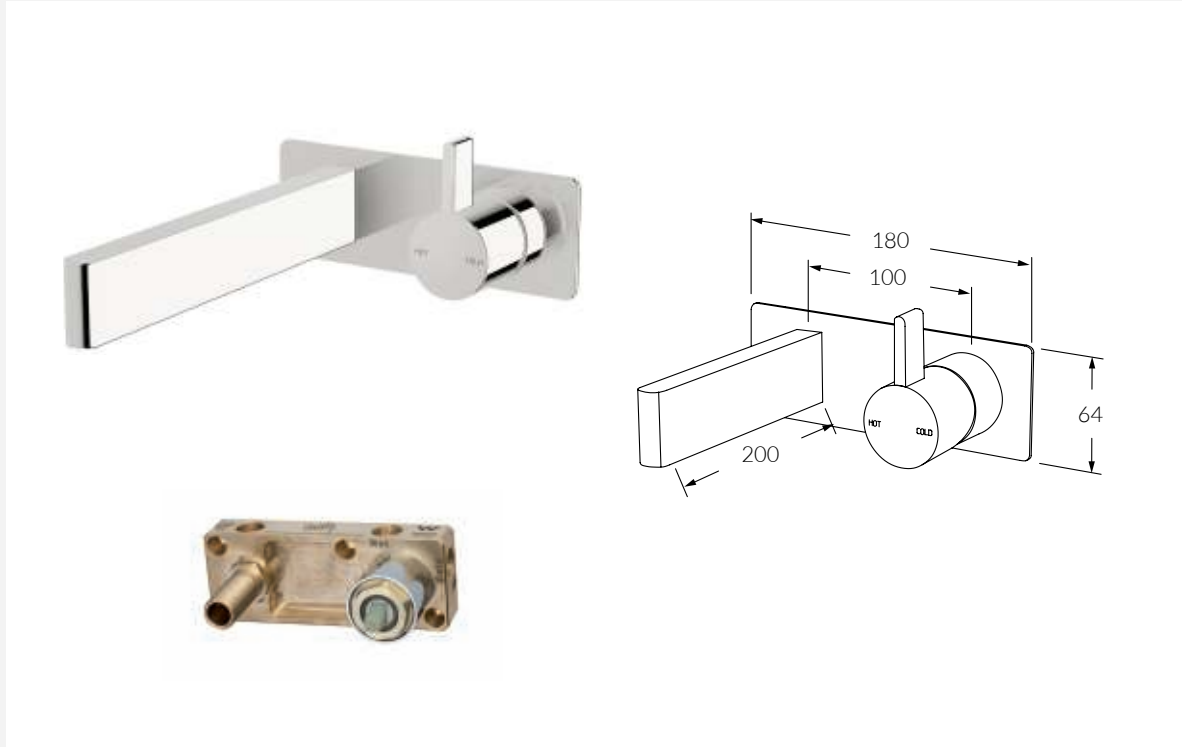

## INFORMATION SHEET

**Calibre Wall Bath Mixer Outlet System RH**

Product code:      Available options:  
 CMOS200RH      Right hand operation  
 CMOS200LH      Left hand operation

**FEATURING THE SUSSEX MASTERFIT**

A new innovative all-in-one plumbing unit that simplifies the installation process of mixer and outlet combinations.

- Made in Australia from high quality solid brass
- Precision engineered to Australian Standards
- Significant savings in Cost, Labour and Time
- Easy to install
- Mixers, outlets and backplates fit perfectly every time
- Standards ½" BSP connections for plumbing fittings
- Simultaneous use of two outlets
- Mixer cartridges fully serviceable after installation
- Generous tolerance for wall cover thicknesses