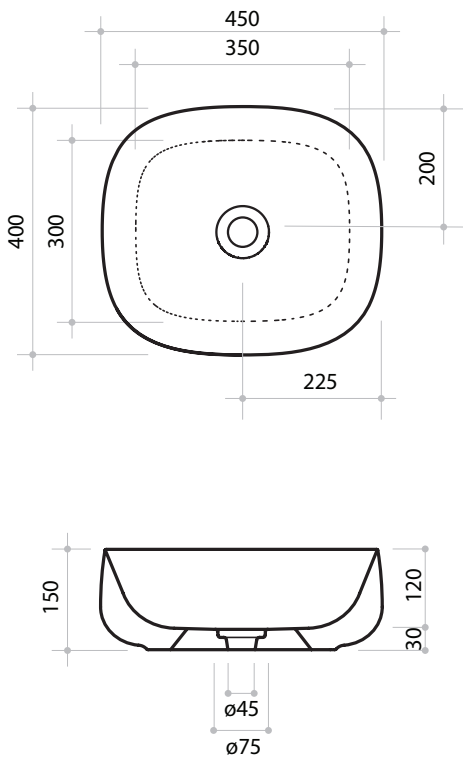

PARISI

Seed 450 x 400 Bench Basin

Product Code: VA07 (White/Gloss), VA07.01 (White/Matt), VA07.02 (Black/Gloss), VA07.22 (Black/Matt), VA07.90 (Zolfo/Matt), VA07.91 (Nuvola/Matt), VA07.92 (Tempesta/Matt), VA07.93 (Laguna/Matt), VA07.94 (Basento/Matt)

Seed Collection, designed by Prospero Rasulo, was born from the idea of a seed that generates a form when fed.

Specifications

Colour / Finish — White / Gloss, White / Matt, Black / Gloss, Black / Matt, Zolfo / Matt, Nuvola / Matt, Tempesta / Matt, Laguna / Matt, Basento / Matt

Material — Ceramic

Tap Holes — NTH

Waste Outlet — 32mm Clic Clac Plug & Waste with matching Ceramic Top to be ordered separately (VA2FV/C.XX)

W x D x H — 450 x 400 x 150mm

Bench Depth — Minimum 470mm recommended

Installation Note: It is recommended that the basin be installed using a flexible sealant, epoxy type glues must not be used. To do so may void product warranty.

> valdama

Note: All dimensions are in millimetres and are subject to normal manufacturing variations. Parisi Bathware Pty Ltd reserves the right to vary specifications at any time without notice. December 2016