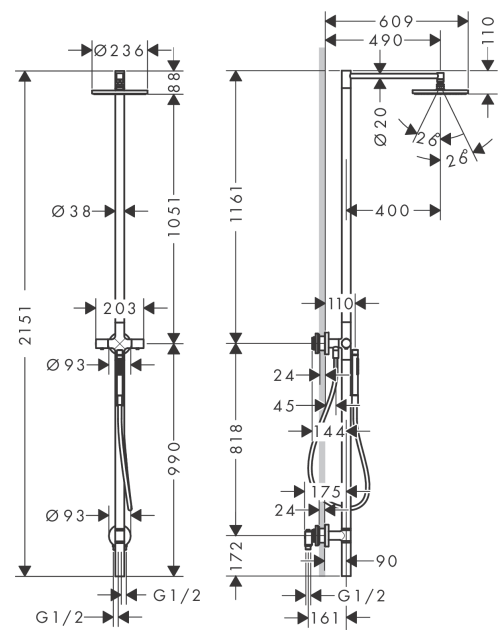

AXOR Starck
Nature shower column with overhead shower 240 1jet
 Finish: **Matt Black** Article Number: **12670670**

product features

- consists of: shower column, overhead shower, baton hand shower, shower mixer, shower hose
- shower head size: 240 mm
- overhead shower 240 1jet
- spray type: PowderRain
- maximum flow rate at 3 bar: 13,2 l/min
- maximum flow rate at 1 bar: 7,5 l/min
- spray type hand shower: Rain, Mono
- flow rate of hand shower at 3 bar: 13,2 l/min
- minimum flow pressure: 1 bar
- max. operating pressure: 10 bar
- outlets controlled via turning handle
- ceramic cartridge
- suitable for continuous flow water heaters
- installation: wall-mounted
- connection dimension: DN15
- connection type: G ½
- exposed installation
- non-return valve
- 2 functions
- easy drainage system by removing the check valves to empty the product
- installation area: outdoor
- in case of wintering/danger of frost: The product must be completely dismantled, emptied and stored in a dry place. All components must no longer contain water.
- the water connection of the product must be accessible

Technology

AXOR Starck
Nature shower column with overhead shower 240 1jet
 Finish: **Matt Black** Article Number: **12670670**

Product image

Scale drawing

Flowchart

AXOR Starck
Nature shower column with overhead shower 240 1jet
Finish: **Matt Black** Article Number: **12670670**