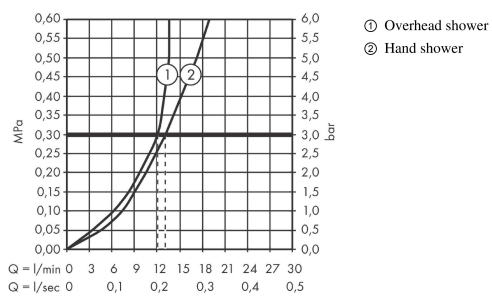

AXOR Starck
Nature shower column with overhead shower 240 1jet
Finish: **Matt Black** Article Number: **12670670**

Product image

Scale drawing

Flowchart