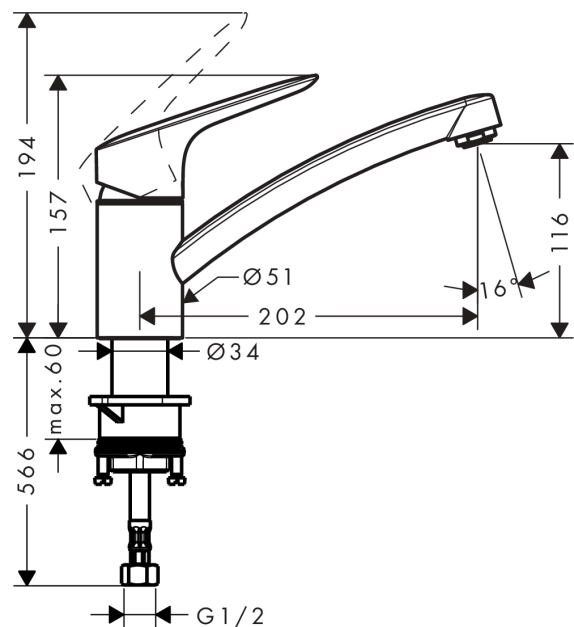

Logis M31

Single lever kitchen mixer 120, 1jet

Finish: **Chrome** Article Number: **71830003**

Description

product features

- ComfortZone 120
- swivel range 360°
- normal spray
- connection dimension: DN15
- maximum flow rate at 3 bar: 7 l/min
- ceramic cartridge
- connection type: G 1/2 connections
- temperature limitation adjustable
- suitable for continuous flow water heaters

Technology

Certificates / Sustainability

Product image

Scale drawing

Flowchart