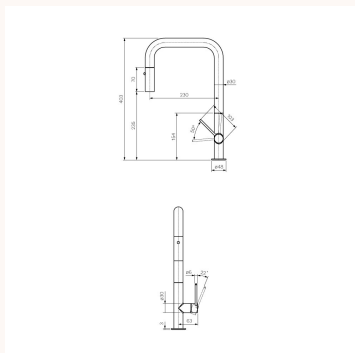

Envy 30 Kitchen Mixer with Square Spout and Pull-out Spray

P30.07-1HSO, P30.07-1HSO.02, P30.07-1HSO.41, P30.07-1HSO.46, P30.07-1HSO.48, P30.07-1HSO.50

Envy 30 Kitchen Mixer with Square Spout and Pull Out Spray features a slimline style from base to spout with a smooth arch design. Available in 6 finishes with a minimalist pin lever handle and pull-out spray. Brushed Nickel, Brushed Brass, Matt Bronze and Fucile finishes are PVD. Chrome and Matt Black finishes are Electroplate.

Product type	Kitchen Tapware		
Brand	PARISI		
Collection	Envy 30		
Range	Design		
Designers	PARISI Design Team		
WxDxH	93mm x 269mm x 403mm		
Colour / Finish	 Chrome	 Matt Black	 Brushed Nickel
	 Brushed Brass	 Matt Bronze	 Fucile
Material	Brass PVD Electroplate		
WELS	6 Star		
Nominal Flow Rate (L/m)	4.5 L/min		