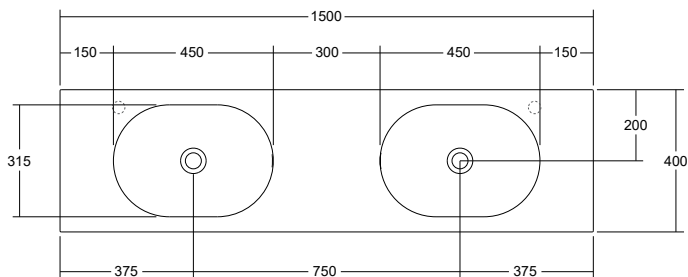

SPECIFICATIONS

Finishes:

Matt White

Softskin Finish:

Available refer to Softskin Finishes document

Dimensions:

1500mm x 400mm x 135mm

Designer:

32mm

Waste Supplied:

Yes - 32/40mm - with chrome pop-up waste (white solid surface cap option available)

Weight:

30kg

Bowl Capacity:

7.1L x 2

Dimensions are shown in millimetres. Due to the handcrafted nature of Omvivo products measurements are subject to a +/- 5mm manufacturing tolerance.