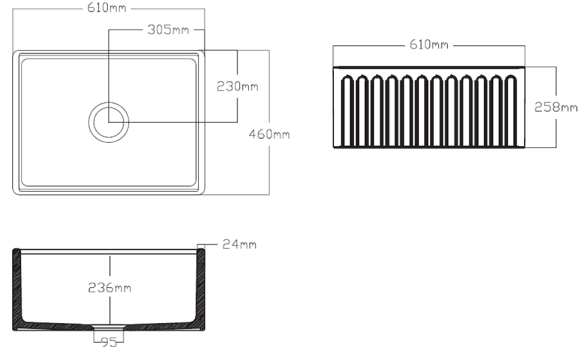

Cove 60 Fireclay Butler Sink

Code: CV60FS

TRADITIONAL & HAMPTONS STYLE SPECIALISTS

Specifications

- Material: Fine Fireclay
- Finish: White Gloss
- Requires waste: 1 x 90x50mm Basket Waste (not included)
- Mounting options: Butler (front showing), Counter Top (glazed on all 4 sides), Under Counter (shelving required)
- Suitable for use with food waste disposer – we recommend purchase of an extended flange and a model with anti-vibration collar
- This sink is reversible, so it can be installed with flat or ribbed/farmhouse side facing out.
- Note: Fine Fireclay is a natural product and therefore subject to variations. This should be seen as a quality that adds to its unique natural beauty. Variations +/- 2% to the specifications are common and acceptable and are within industry tolerance. We always recommend the cabinet maker and stone provider has the actual sink with them to measure before making cabinetry or cutting stone. For more information please visit our Installation Care & Warranty page or Contact Us.