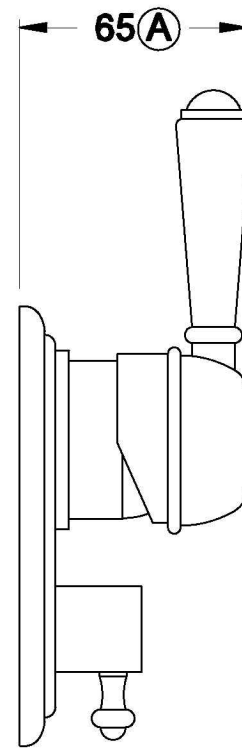

WINSLOW MIXER DIVERTER WITH WHITE PORCELAIN LEVER

1.8148.05.4.XX

PRODUCT DIMENSIONS:

Front view

Side view:

Top view: