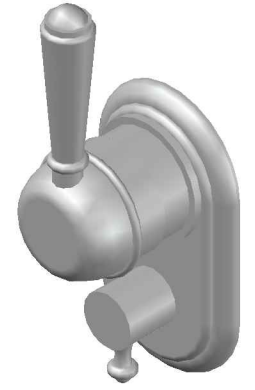

WINSLOW MIXER DIVERTER WITH WHITE PORCELAIN LEVER

1.8148.05.4.XX

PRODUCT DIMENSIONS:

Front view

Side view:

Top view: