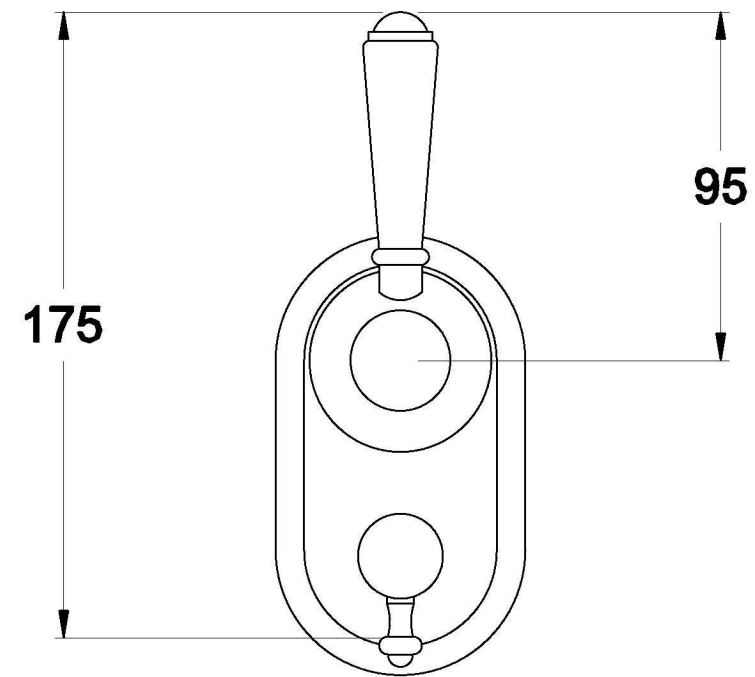

WINSLOW MIXER DIVERTER WITH WHITE PORCELAIN LEVER

1.8148.05.4.XX

PRODUCT DIMENSIONS:

Front view

Side view:

Top view: