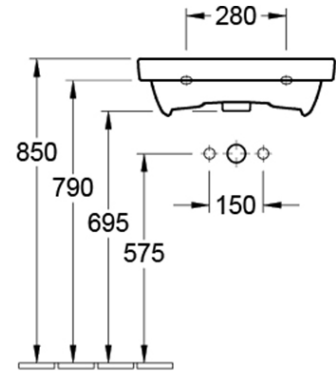

# Avento 550 Wall Basin

1 Tap Hole

**Product Image** **Product Details**

**SKU:** 4A005501CB  
**Brand:** Villeroy & Boch  
**Range:** Avento  
**Warranty:** 10 Years  
**Product Width:** 550 mm  
**Product Depth:** 370 mm  
**WELS:** N/A

**Additional Features** **Technical Specification**

**Required Product**  
 32mm Waste with overflow Pop Up  
 Waste 32mm 2 Piece

**Recommended Products**  
 K316-D Pop Up Waste 32mm 2  
 Piece

**Additional Notes**

- \* Colour Waste Options in K316 Series Include
- \* Matt Black
- \* Brushed Nickel
- \* White Ceramic
- \* Gun Metal

*Note: All dimensions are in millimetres and are subject to normal manufacturing variations. Always use the physical product measurements for cut-outs and rough-ins as the technical details shown may differ from the actual product. Use acetic cured silicone sealant. Do not use epoxy type adhesives. Clean with damp cloth. Do not use abrasive cleaners, liquids or pastes.*