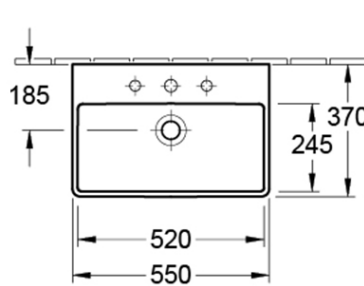

# Avento 550 Wall Basin

1 Tap Hole

**Product Image** **Product Details**

**SKU:** 4A005501CB  
**Brand:** Villeroy & Boch  
**Range:** Avento  
**Warranty:** 10 Years  
**Product Width:** 550 mm  
**Product Depth:** 370 mm  
**WELS:** N/A

**Additional Features** **Technical Specification**

**Required Product**  
 32mm Waste with overflow Pop Up  
 Waste 32mm 2 Piece

**Recommended Products**  
 K316-D Pop Up Waste 32mm 2  
 Piece

**Additional Notes**

- \* Colour Waste Options in K316 Series Include
- \* Matt Black
- \* Brushed Nickel
- \* White Ceramic
- \* Gun Metal

*Note: All dimensions are in millimetres and are subject to normal manufacturing variations. Always use the physical product measurements for cut-outs and rough-ins as the technical details shown may differ from the actual product. Use acetic cured silicone sealant. Do not use epoxy type adhesives. Clean with damp cloth. Do not use abrasive cleaners, liquids or pastes.*