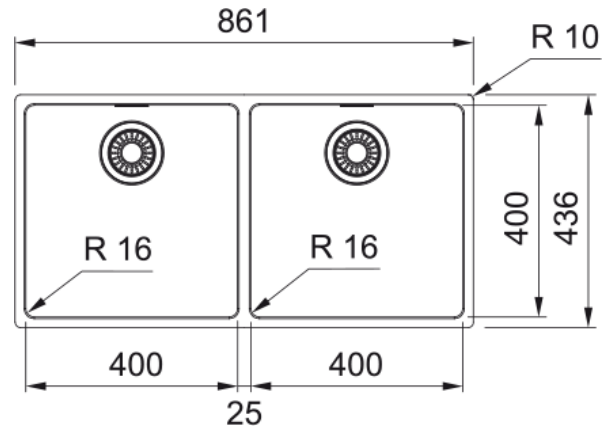

Maris Double Bowl Sink MRX220-40/40 | 127.0578.566

Technical Data

Aspect

Sink type	Bowl (no drainer)
Material type	Stainless steel
Number of bowls	2
Colour	Steel
Finish	Brushed

Dimensions

Overall length	860.0
Overall depth	440.0
Length	400.0
Depth	400.0
Height	180.0
Bowl 2: length	400.0
Bowl 2: Width	400.0
Bowl 2: height	180.0

Installation

Cabinet size	90 cm
--------------	-------

Product features

Installation type	Flushmount
Waste outlet	3 1/2"
Position of drainer	No drainer

Product identification

Brand	FRANKE
Product family	Maris
Range	Maris
Approval logo	CE
Approval logo	UKCA

Properties

Drainer	No drainer
Reversible	No
Tap ledge	No
Waste kit	Yes
Waste kit type	Manual
Plumbing kit	No
Tap holes	No tap hole
Soap dispenser hole	No