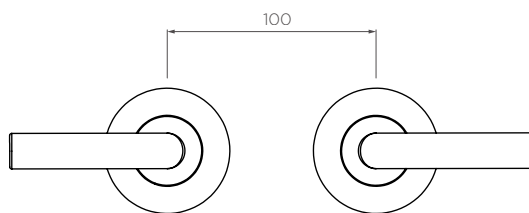

CARE AND MAINTENANCE

- All surfaces should be frequent cleaned with a mixture of mild, pH neutral soap and warm water with a soft cloth
- Do not use abrasive clothes, scouring pads on surfaces
- Do not use harsh cleaning agents i.e. cream cleaners or citrus based cleaners (*see cleaning leaflet for comprehensive list*)