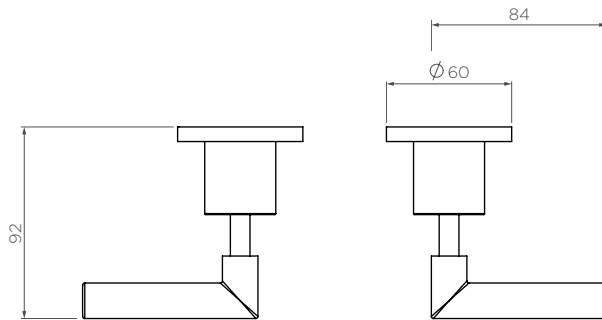

CARE AND MAINTENANCE

- All surfaces should be frequent cleaned with a mixture of mild, pH neutral soap and warm water with a soft cloth
- Do not use abrasive clothes, scouring pads on surfaces
- Do not use harsh cleaning agents i.e. cream cleaners or citrus based cleaners (*see cleaning leaflet for comprehensive list*)