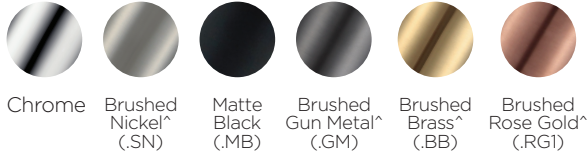

Axis Lever Wall shower set

AX01930

Finishes available:

Chrome Brushed Nickel[^] (.SN) Matte Black (.MB) Brushed Gun Metal[^] (.GM) Brushed Brass[^] (.BB) Brushed Rose Gold[^] (.RG1)

[^] PVD finish

CARE AND MAINTENANCE