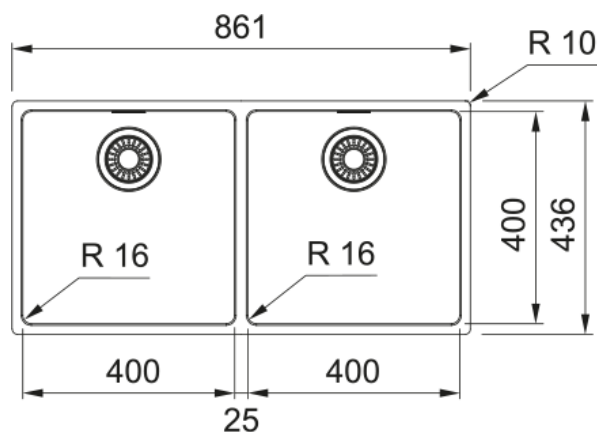

Maris Double Bowl Sink MRX220-40/40 | 127.0578.566

Aspect

Sink type	Bowl (no drainer)
Material type	Stainless steel
Number of bowls	2
Colour	Steel
Finish	Brushed

Dimensions

Overall length	860.0
Overall depth	440.0
Length	400.0
Depth	400.0
Height	180.0
Bowl 2: length	400.0
Bowl 2: Width	400.0
Bowl 2: height	180.0

Installation

Cabinet size	90 cm
--------------	-------

Product features

Installation type	Flushmount
Waste outlet	3 1/2"
Position of drainer	No drainer

Product identification

Brand	FRANKE
Product family	Maris
Range	Maris
Approval logo	CE
Approval logo	UKCA

Properties

Drainer	No drainer
Reversible	No

Tap ledge	No
Waste kit	Yes
Waste kit type	Manual
Plumbing kit	No
Tap holes	No tap hole
Soap dispenser hole	No

Technical Data