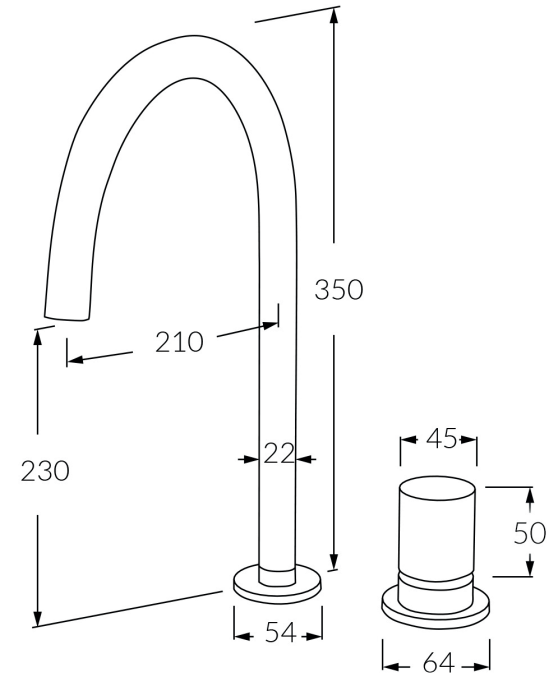

# Circa Vertex Basin sink hob mixer set

SUSSEX

## Product features

- Designed and manufactured in Australia
- All brass construction
- Textured handle
- Swivel outlet
- 35mm ceramic disc cartridge
- Available in a range of high quality, durable finishes inc. LUXPVD®
- Minimal, refined design to complement any contemporary space
- Matching tapware and showers

## WELS rating

5 star - 5lt/min

While we aim to ensure the specifications shown are correct at time of printing, Sussex Taps reserves the right to make modifications without prior notice. Always use the physical product for accurate measurements. Dimensions are subject to change without notice. All measurements are shown in millimetres.