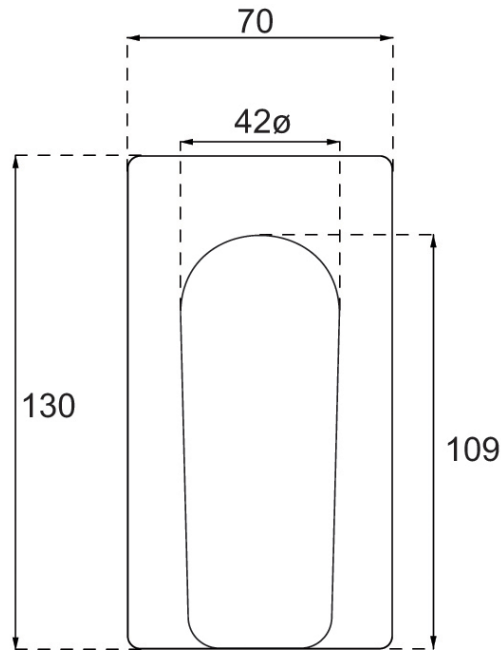

*Please visit argentaust.com.au/warranty to view the full warranty

Note: All dimensions are in millimetres and are subject to normal manufacturing variations. Always use the physical product measurements for cut-outs and rough-ins as the technical details shown may differ from the actual product. Use acetic cured silicone sealant. Do not use epoxy type adhesives. Clean with damp cloth. Do not use abrasive cleaners, liquids or pastes.