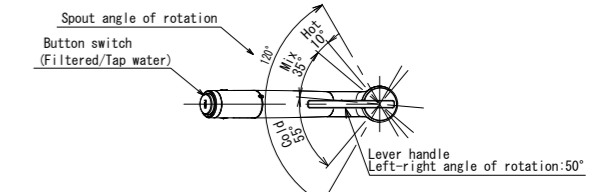

Product Specs

(Units:mm)

T-5

WELS Registration Number: T39504

WELS 5 Star, 6.0L/Min

Installation position for water spill-over box
From centre of tap: 0-100

T-3

WELS Registration Number: T32982

WELS 4 Star, 6.5L/Min

Installation position for water spill-over box
From centre of tap: 0-100

T-1

WELS Registration Number: T32981

WELS 4 Star, 6.5L/Min

Installation position for water spill-over box
From centre of tap: 0-100