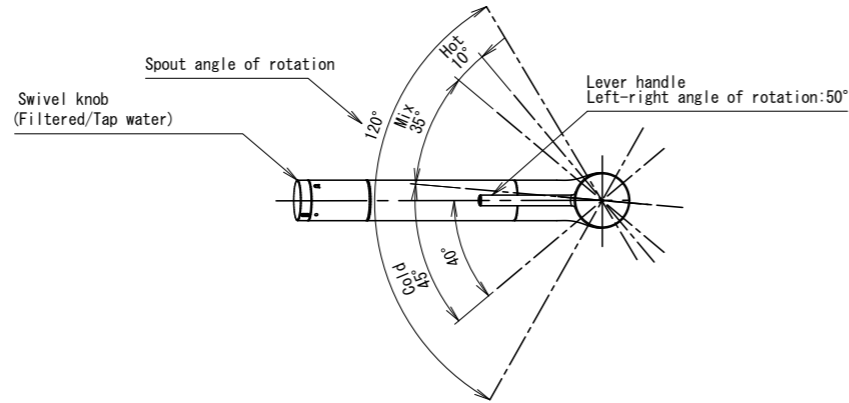

Product Specs

(Units:mm)

T-5

WELS Registration Number: T39504

WELS 5 Star, 6.0L/Min

Installation position for water spill-over box
From centre of tap: 0-100

T-3

WELS Registration Number: T32982

WELS 4 Star, 6.5L/Min

Installation position for water spill-over box
From centre of tap: 0-100

T-1

WELS Registration Number: T32981

WELS 4 Star, 6.5L/Min

Installation position for water spill-over box
From centre of tap: 0-100