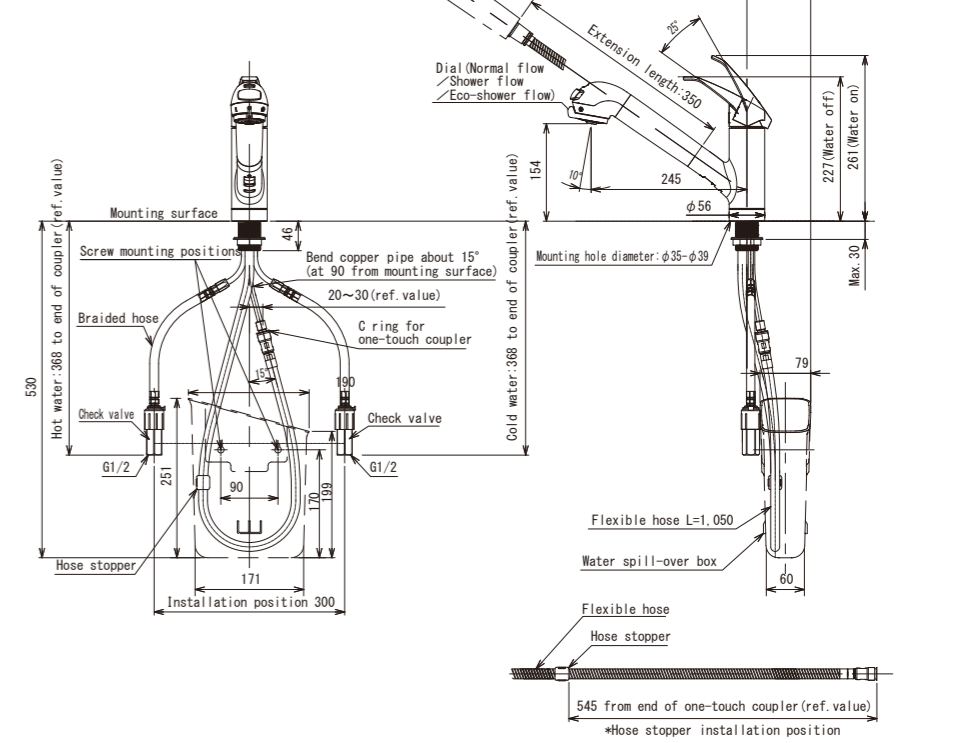

WELS Registration Number: T32982

WELS 4 Star, 6.5L/Min

Installation position for water spill-over box
From centre of tap: 0-100

T-1

WELS Registration Number: T32981

WELS 4 Star, 6.5L/Min

Installation position for water spill-over box
From centre of tap: 0-100