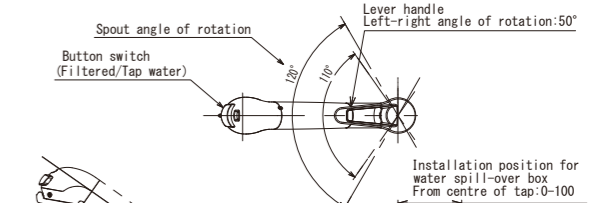

WELS Registration Number: T32982

WELS 4 Star, 6.5L/Min

Installation position for water spill-over box
From centre of tap: 0-100

T-1

WELS Registration Number: T32981

WELS 4 Star, 6.5L/Min

Installation position for water spill-over box
From centre of tap: 0-100