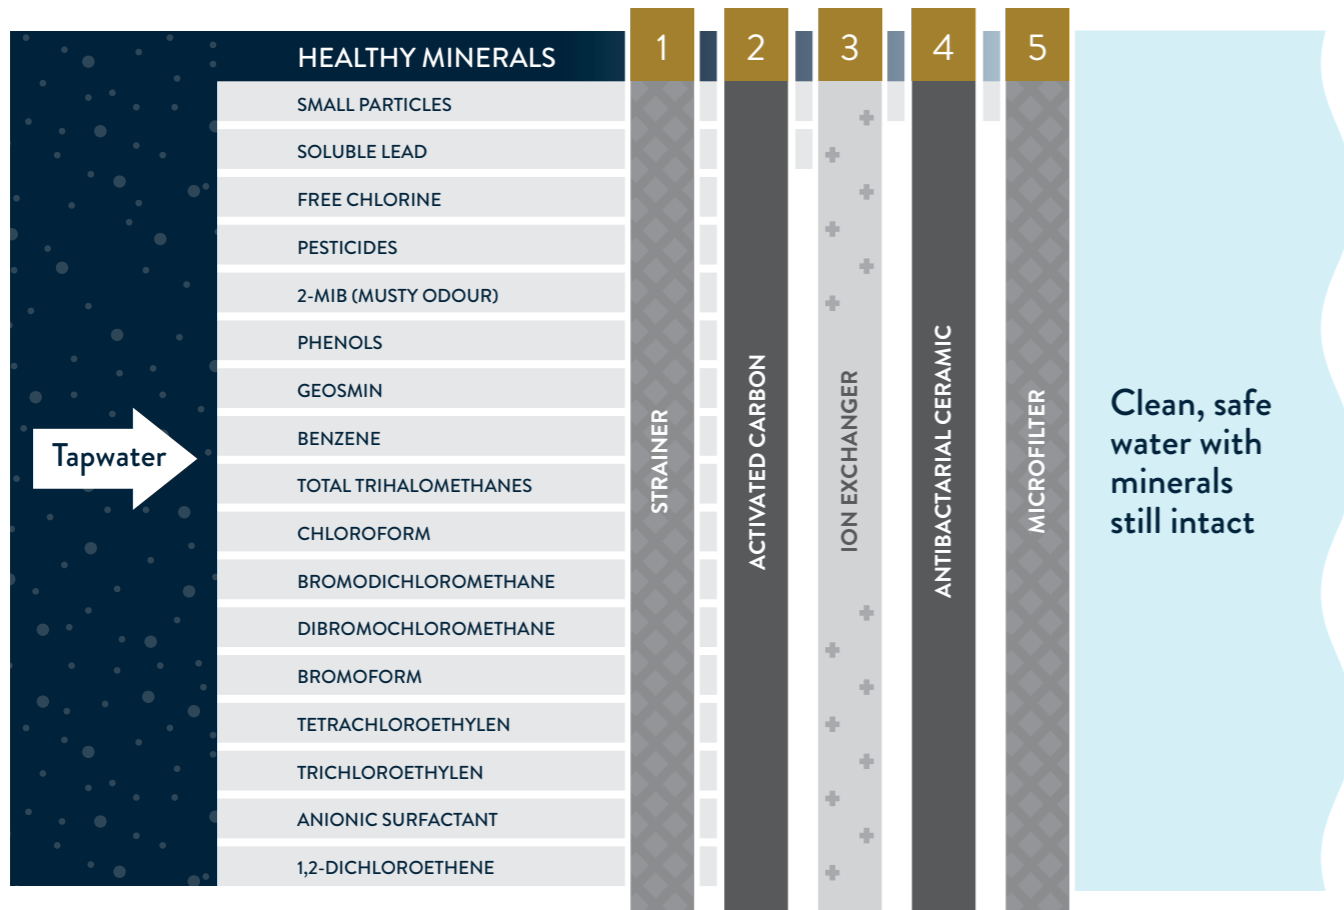

HOW TAQUA WORKS