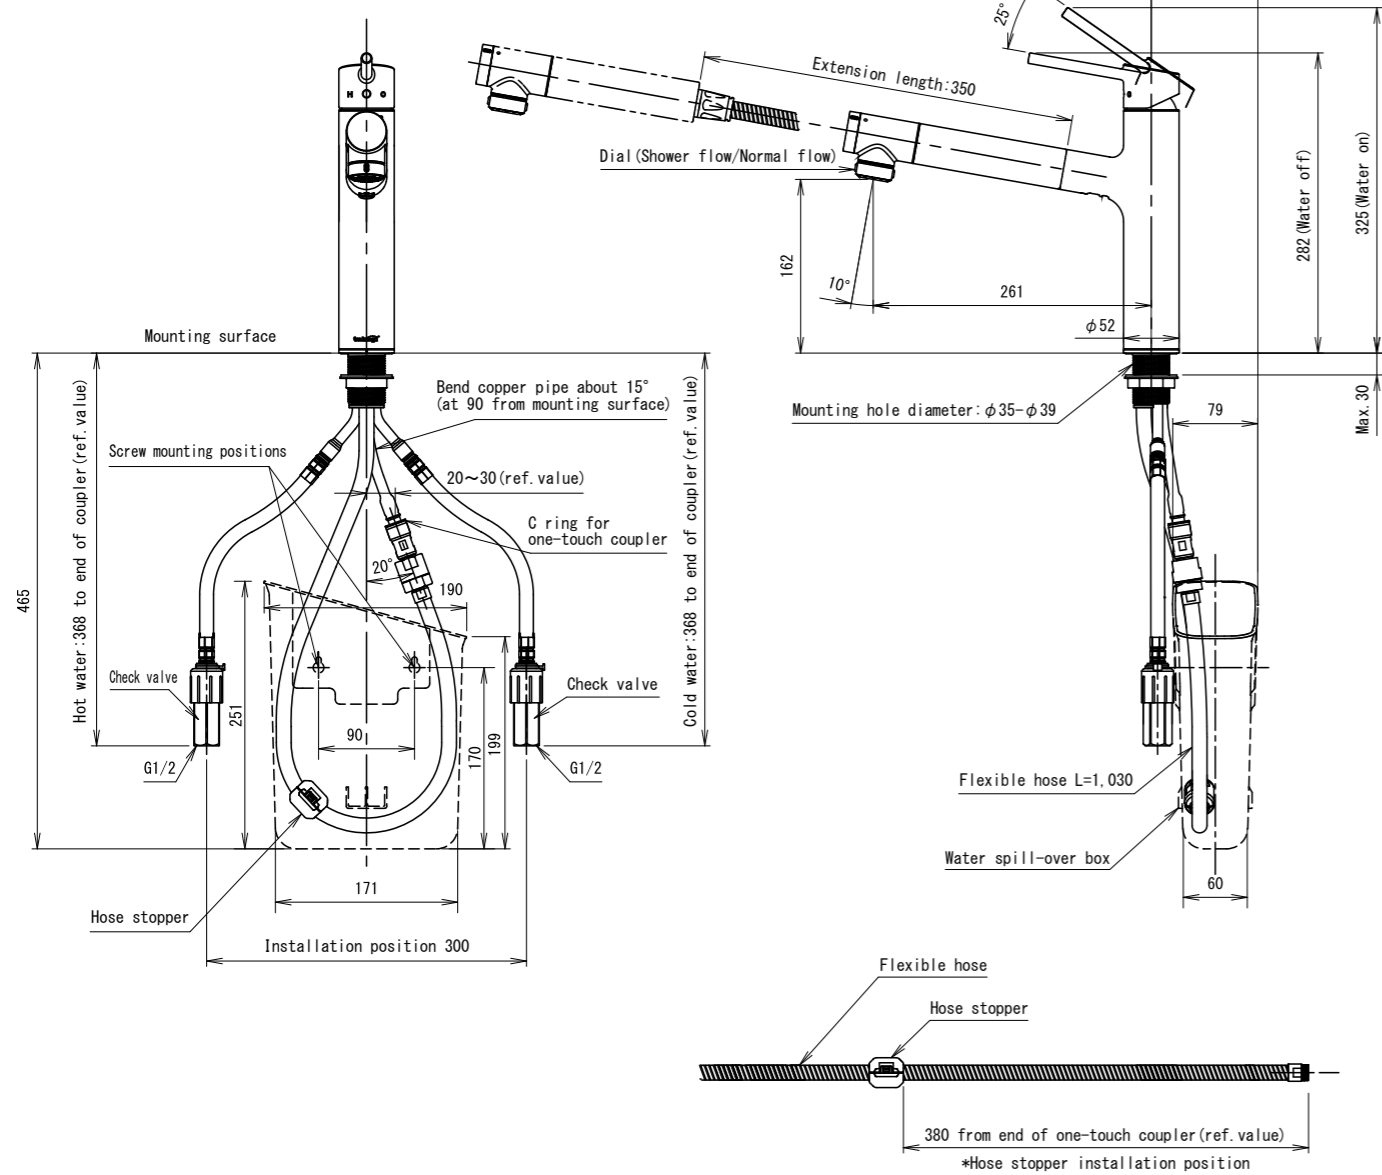

WELS Registration Number: T32981

Product Specs

(Units:mm)

T-5

WELS Registration Number: T39504

WELS 5 Star, 6.0L/Min

Installation position for water spill-over box
From centre of tap: 0-100

T-3