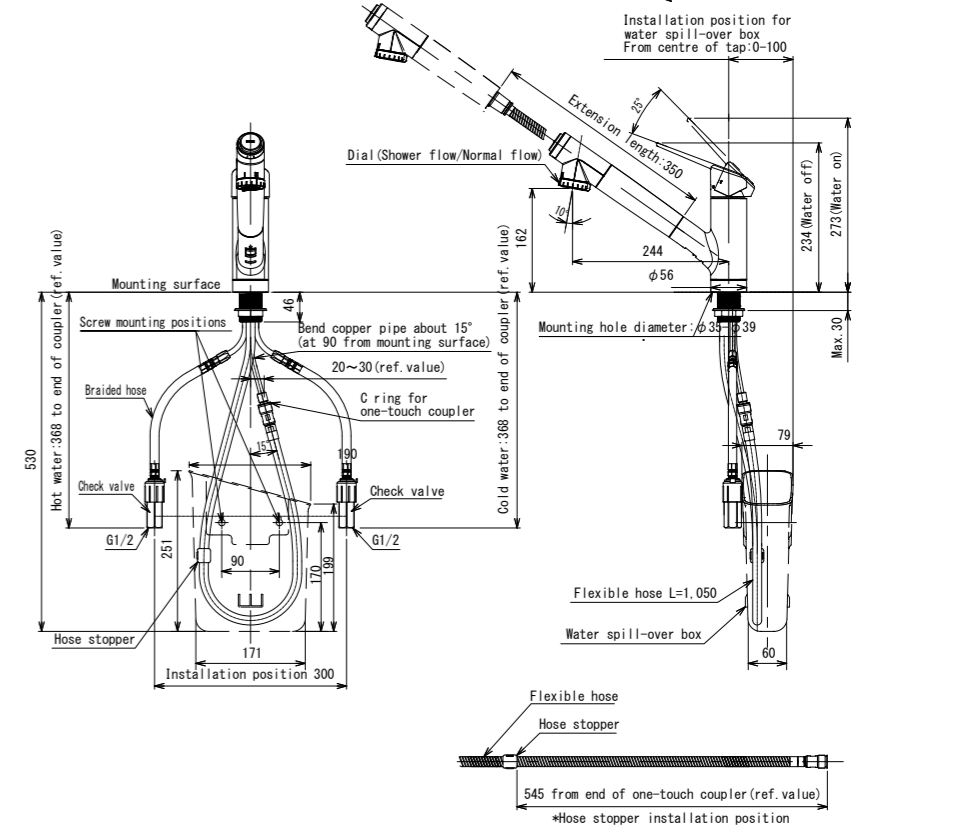

Installation position for water spill-over box
From centre of tap: 0-100