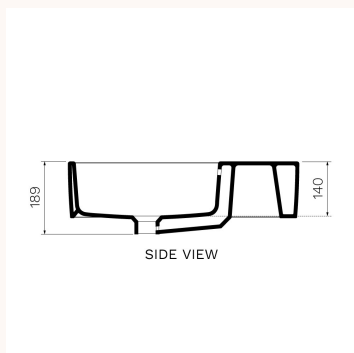

Quasar 600mm Wall Mounted Basin with Right Hand Shelf (Left Bowl)

SMQU600R/S, SMQU601R/S

The Quasar Basin Collection combines smooth, thin wide planes with soft rounded corners. Quasar is also a delight to use with a generously proportioned bowl made possible by the narrow tap landing. Designed by PARISI in conjunction with Simas, Quasar offers timelessness yet with clear presence.

Product type	Basins
Brand	Simas
Collection	Quasar
Range	Design
WxDxH	600mm x 450mm x 147mm
Colour / Finish	 Gloss White
Material	Ceramic
Tap Hole Options	No Tap Hole 1 Tap Hole
Capacity	12 Litres
Overflow	Integrated Overflow
Waste Outlet	32mm Universal Plug & Waste (TA3240 or TA4032) or 32mm Constant Flow Waste (TA70652 or TA70653) to be ordered separately