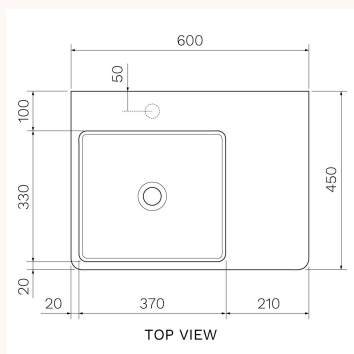

Quasar 600mm Wall Mounted Basin with Right Hand Shelf (Left Bowl)

SMQU600R/S, SMQU601R/S

The Quasar Basin Collection combines smooth, thin wide planes with soft rounded corners. Quasar is also a delight to use with a generously proportioned bowl made possible by the narrow tap landing. Designed by PARISI in conjunction with Simas, Quasar offers timelessness yet with clear presence.

Product type	Basins
Brand	Simas
Collection	Quasar
Range	Design
WxDxH	600mm x 450mm x 147mm
Colour / Finish	 Gloss White
Material	Ceramic
Tap Hole Options	No Tap Hole 1 Tap Hole
Capacity	12 Litres
Overflow	Integrated Overflow
Waste Outlet	32mm Universal Plug & Waste (TA3240 or TA4032) or 32mm Constant Flow Waste (TA70652 or TA70653) to be ordered separately