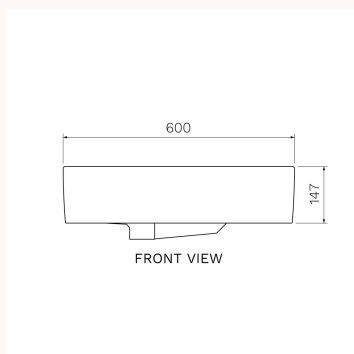

Quasar 600mm Wall Mounted Basin with Right Hand Shelf (Left Bowl)

SMQU600R/S, SMQU601R/S

The Quasar Basin Collection combines smooth, thin wide planes with soft rounded corners. Quasar is also a delight to use with a generously proportioned bowl made possible by the narrow tap landing. Designed by PARISI in conjunction with Simas, Quasar offers timelessness yet with clear presence.

Product type	Basins
Brand	Simas
Collection	Quasar
Range	Design
WxDxH	600mm x 450mm x 147mm
Colour / Finish	 Gloss White
Material	Ceramic
Tap Hole Options	No Tap Hole 1 Tap Hole
Capacity	12 Litres
Overflow	Integrated Overflow
Waste Outlet	32mm Universal Plug & Waste (TA3240 or TA4032) or 32mm Constant Flow Waste (TA70652 or TA70653) to be ordered separately