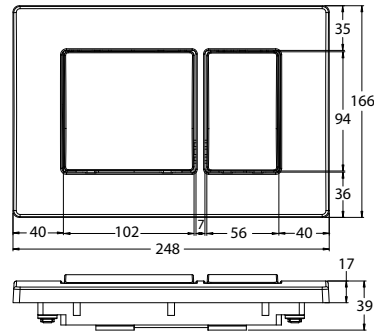

paco jaanson

WILCO

Cesano In Wall Cistern Control Plate

Codes: WILCO-P43-0110, WILCO-P43-0120 + WILCO-P43-0190

Dimensions

248mm (w) x 39mm (d) x 166mm (h)

Features

Complete with Mounting Screws