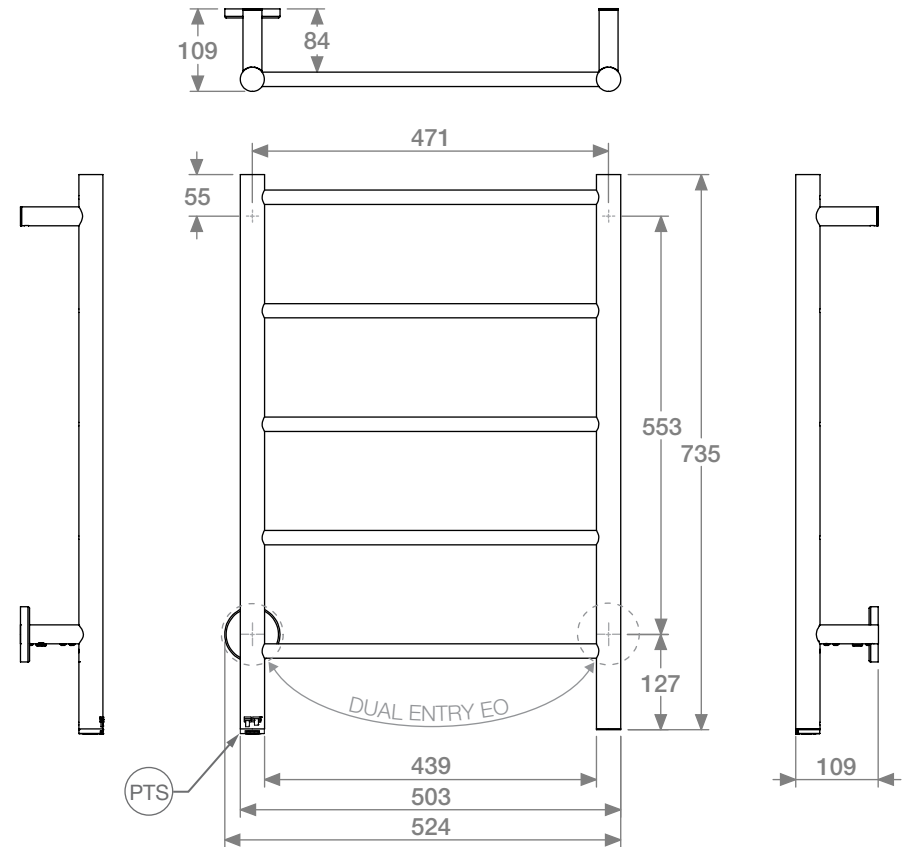

### HTR Technical Specifications:

**Model:** NAT05221-PTS-POLS  
**Size:** 524mm (width) x 735mm (height)  
**Power:** 65 Watts  
**Current:** 0.28 Amps  
**Volts:** 230 VAC  
**IP Rating:** IPX5

Suggested Height of Electrical Outlet = 1050mm  
*(this is only an indication as every installation is different)*

#### NOTES:

- \*EO Denotes DUAL ENTRY Electrical Outlet connection
- \*PTS Denotes location of PTSelect Switch

Dimensions given are in mm. Bathroom Butler® reserves the right to alter and/or remove designs from time to time without prior notice. This drawing is to be used for reference purposes only. E & O.E. This product may not be available in your specific country, please check local website for availability. Copyright Bathroom Butler® 2016