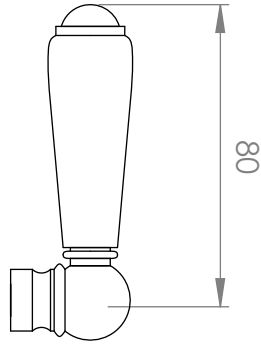

A51.30

KITCHEN MIXER

5 STAR/6Lpm WELS RATING

STANDARD WITH METAL CROSS HANDLE
OTHER LEVER HANDLE OPTIONS

.ML METAL LEVER

.PL WHITE PORCELAIN
.BL BLACK PORCELAIN
.CK CRACKLE PORCELAIN

.CL SWAROVSKI CRYSTAL

.CC CRYSTAL CROSS