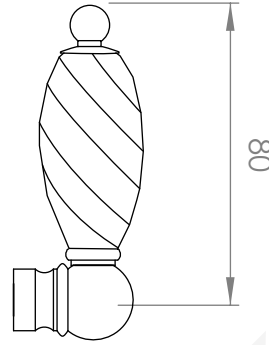

A51.30

KITCHEN MIXER

5 STAR/6Lpm WELS RATING

STANDARD WITH METAL CROSS HANDLE
OTHER LEVER HANDLE OPTIONS

.ML METAL LEVER

.PL WHITE PORCELAIN
.BL BLACK PORCELAIN
.CK CRACKLE PORCELAIN

.CL SWAROVSKI CRYSTAL

.CC CRYSTAL CROSS