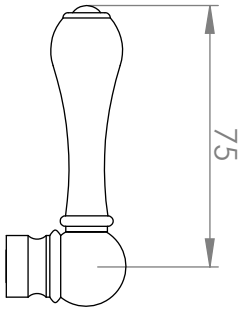

A51.30

KITCHEN MIXER

5 STAR/6Lpm WELS RATING

STANDARD WITH METAL CROSS HANDLE
OTHER LEVER HANDLE OPTIONS

.ML METAL LEVER

.PL WHITE PORCELAIN
.BL BLACK PORCELAIN
.CK CRACKLE PORCELAIN

.CL SWAROVSKI CRYSTAL

.CC CRYSTAL CROSS