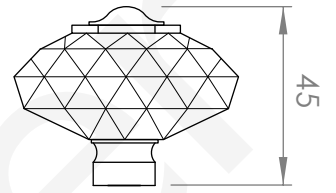

A51.30

KITCHEN MIXER

5 STAR/6Lpm WELS RATING

STANDARD WITH METAL CROSS HANDLE
OTHER LEVER HANDLE OPTIONS

.ML METAL LEVER

.PL WHITE PORCELAIN
.BL BLACK PORCELAIN
.CK CRACKLE PORCELAIN

.CL SWAROVSKI CRYSTAL

.CC CRYSTAL CROSS