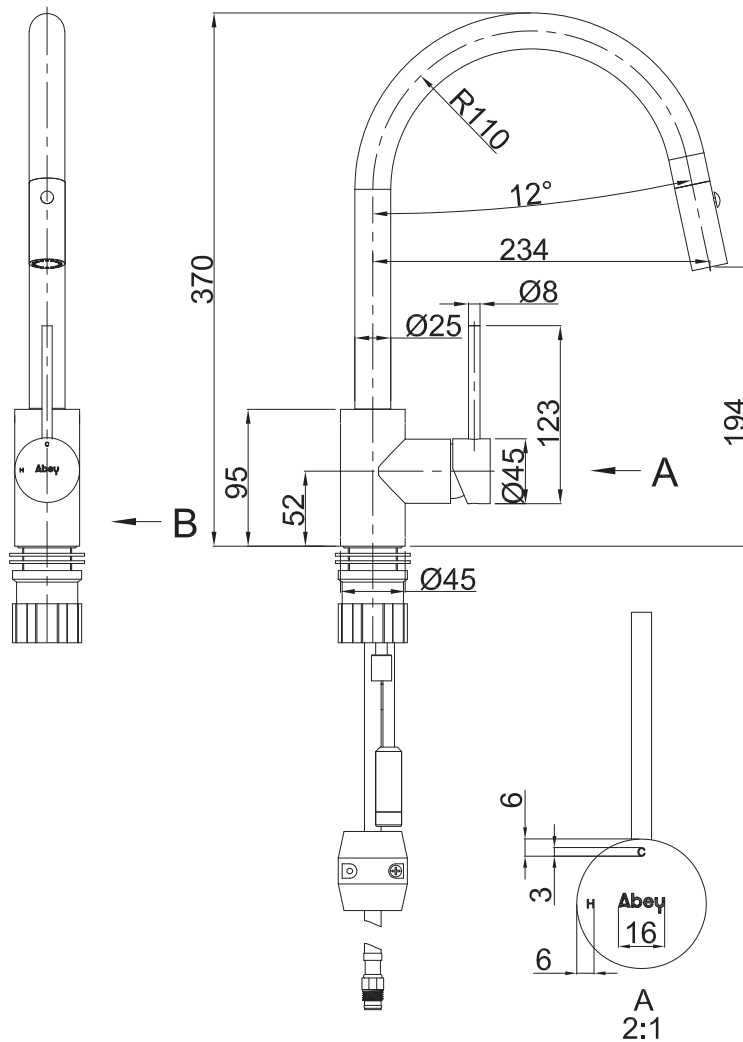

KTA037-316-BR

316 GOOSENECK PULL OUT DUAL SPRAY FUNCTION STAINLESS STEEL KITCHEN MIXER

WELS Rating 5 Star 5.0L/min
WELS Registration #T36679

AVAILABLE IN